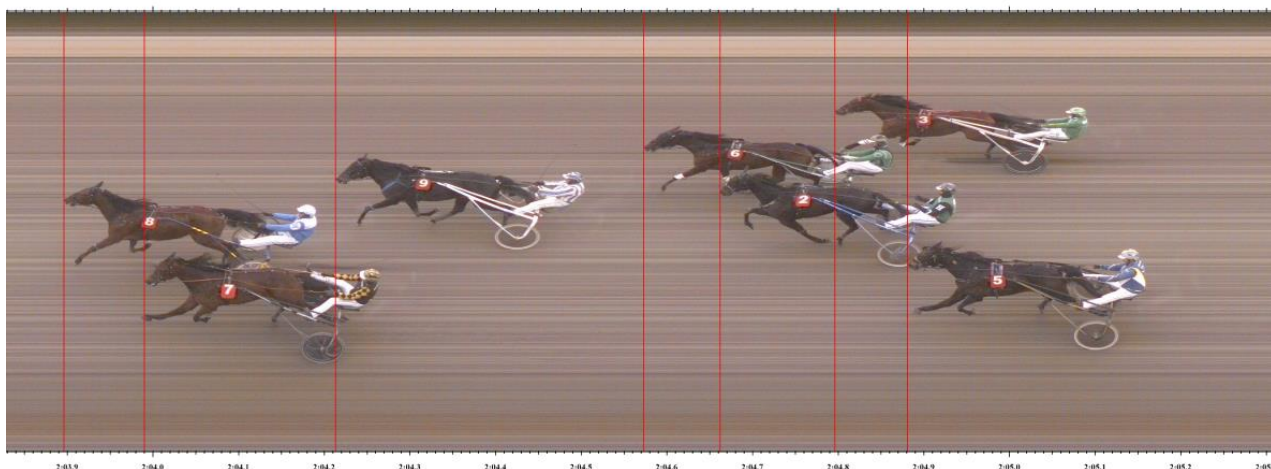

2:49.1 2:49.2 2:49.3 2:49.4 2:49.5 2:49.6 2:49.7 2:49.8 2:49.9 2:50.0 2:50.1 2:50.2 2:50.3 2:50.4 2:50.5

Rank	Bib	First name	Family name	Time	Flat Distance	Km Red.
1.	1	Iselin		2:49.2		1:19.1
2.	4	Karola Shadow		2:49.5	1¼ lengths	1:19.2
3.	7	Kardashian Hanc		2:49.5	Neck	1:19.2
4.	3	Intergirl Hyrde		2:50.5	5 lengths	1:19.7
5.	8	Imagine		2:50.7	¾ length	1:19.8
6.	9	Karolin D Sleip		2:50.8	¾ length	1:19.8
7.	5	Klopp		2:51.8	5 lengths	1:20.3
8.	2	Kronprinsessen g		2:54.3	Distanced	1:21.5
	6	Herbert Trøjbor	G		Disk	
	10	Keep On Es	G		Disk	

2:01.5 2:01.6 2:01.7 2:01.8 2:01.9 2:02.0 2:02.1 2:02.2 2:02.3 2:02.4 2:02.5 2:02.6 2:02.7 2:02.8 2:02.9

Rank	Bib	First name	Family name	Time	Flat Distance	Km Red.
1.	6	Hardcore diamon		2:01.6		1:14.1
2.	5	Humvee		2:02.1	3 lengths	1:14.5
3.	2	Golden Snow S B		2:02.4	1½ lengths	1:14.7
4.	7	Livi Onassis H		2:02.5	Head	1:14.7
5.	1	Hyrdehøj Easter		2:02.6	½ length	1:14.8
6.	4	Ghina D Sleipne		2:03.3	3½ lengths	1:15.2
7.	9	Shake That Heav		2:03.3	Short Head	1:15.2
8.	3	Highlight D		2:03.8	2½ lengths	1:15.5

Rank	Bib	First name	Family name	Time	Flat Distance	Km Red.
1.	8	General G K		2:03.8		1:15.5
2.	7	Eclisse Bi		2:03.9	½ length	1:15.6
3.	9	Happy L		2:04.2	1 length	1:15.7
4.	6	Honey Mols		2:04.5	1¼ lengths	1:16.0
5.	2	Godi Spring		2:04.6	½ length	1:16.0
6.	3	Jessie		2:04.7	¾ length	1:16.1
7.	5	Hipoulot Shadow		2:04.8	½ length	1:16.1