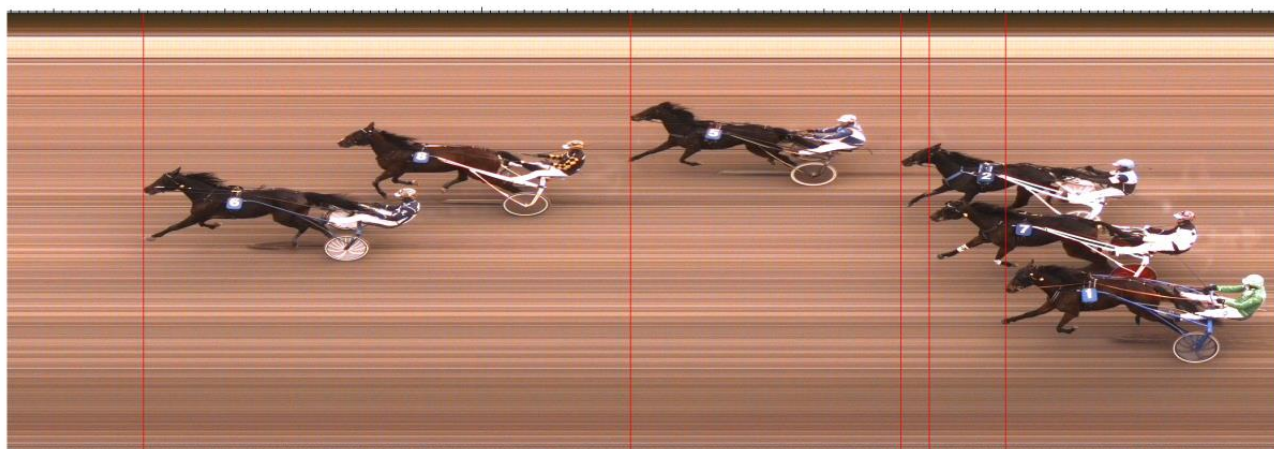

2:49.1 2:49.2 2:49.3 2:49.4 2:49.5 2:49.6 2:49.7 2:49.8 2:49.9 2:50.0 2:50.1 2:50.2 2:50.3 2:50.4 2:50.5

Rank	Bib	First name	Family name	Time	Flat Distance	Km Red.
1.	1	Iselin		2:49.2		1:19.1
2.	4	Karola Shadow		2:49.5	1¼ lengths	1:19.2
3.	7	Kardashian Hanc		2:49.5	Neck	1:19.2
4.	3	Intergirl Hyrde		2:50.5	5 lengths	1:19.7
5.	8	Imagine		2:50.7	¾ length	1:19.8
6.	9	Karolin D Sleip		2:50.8	¾ length	1:19.8
7.	5	Klopp		2:51.8	5 lengths	1:20.3
8.	2	Kronprinsessen g		2:54.3	Distanced	1:21.5
	6	Herbert Trøjbor	G		Disk	
	10	Keep On Es	G		Disk	

2:01.5 2:01.6 2:01.7 2:01.8 2:01.9 2:02.0 2:02.1 2:02.2 2:02.3 2:02.4 2:02.5 2:02.6 2:02.7 2:02.8 2:02.9

Rank	Bib	First name	Family name	Time	Flat Distance	Km Red.
1.	6	Hardcore diamon		2:01.6		1:14.1
2.	5	Humvee		2:02.1	3 lengths	1:14.5
3.	2	Golden Snow S B		2:02.4	1½ lengths	1:14.7
4.	7	Livi Onassis H		2:02.5	Head	1:14.7
5.	1	Hyrdehøj Easter		2:02.6	½ length	1:14.8
6.	4	Ghina D Sleipne		2:03.3	3½ lengths	1:15.2
7.	9	Shake That Heav		2:03.3	Short Head	1:15.2
8.	3	Highlight D		2:03.8	2½ lengths	1:15.5

Rank	Bib	First name	Family name	Time	Flat Distance	Km Red.
1.	8	General G K		2:03.8		1:15.5
2.	7	Eclisse Bi		2:03.9	½ length	1:15.6
3.	9	Happy L		2:04.2	1 length	1:15.7
4.	6	Honey Mols		2:04.5	1¼ lengths	1:16.0
5.	2	Godi Spring		2:04.6	½ length	1:16.0
6.	3	Jessie		2:04.7	¾ length	1:16.1
7.	5	Hipoulot Shadow		2:04.8	½ length	1:16.1