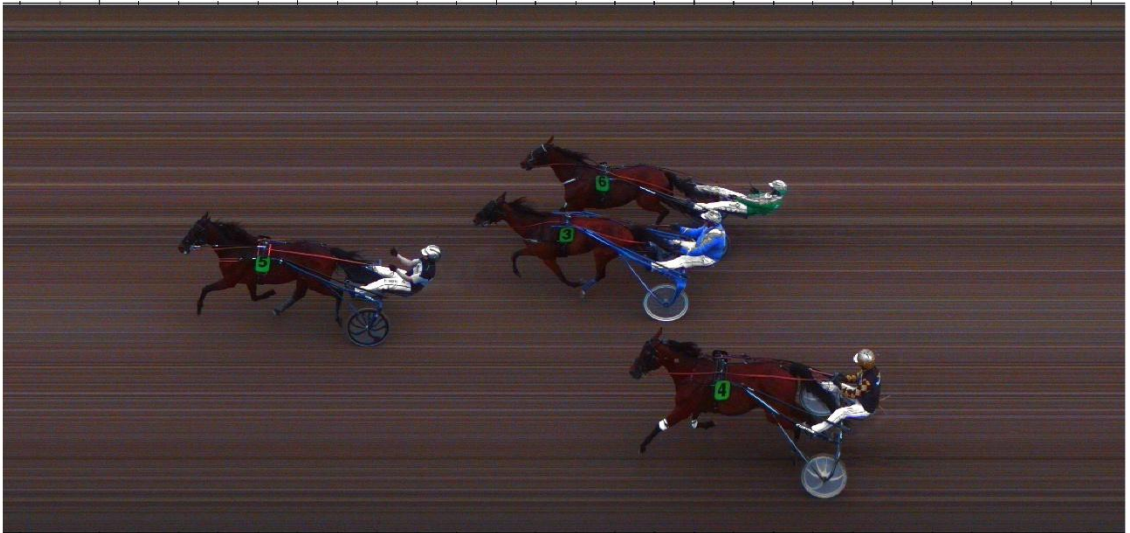

2:40.5 2:41.0 2:41.5

Rank	Hc	Bib	First name	Family name	Time	Flat Distance	Km Red.
1.	0	5	Ice Cool Surpri		2:40.5		1:15.0
2.	0	3	Casino Royal		2:40.9	1¼ lengths	1:15.2
3.	0	6	Bordeaux Face		2:41.0	Neck	1:15.2
4.	0	4	Ferrari Gardeni		2:41.1	¾ length	1:15.3
5.	0	7	Jacks Cross		2:42.7	8 lengths	1:16.1
6.	0	1	Greenday Tir		2:43.7	5 lengths	1:16.5
7.	0	2	I Gotta Go		2:45.9	Distanced	1:17.6

Camera : Scan'O'Vision STAR
Start : 06.06.2026 19:49:03.0009
Print : 06-06-2026 19:54:09
Race ID : 429
RSC : 429
Version : 1.0