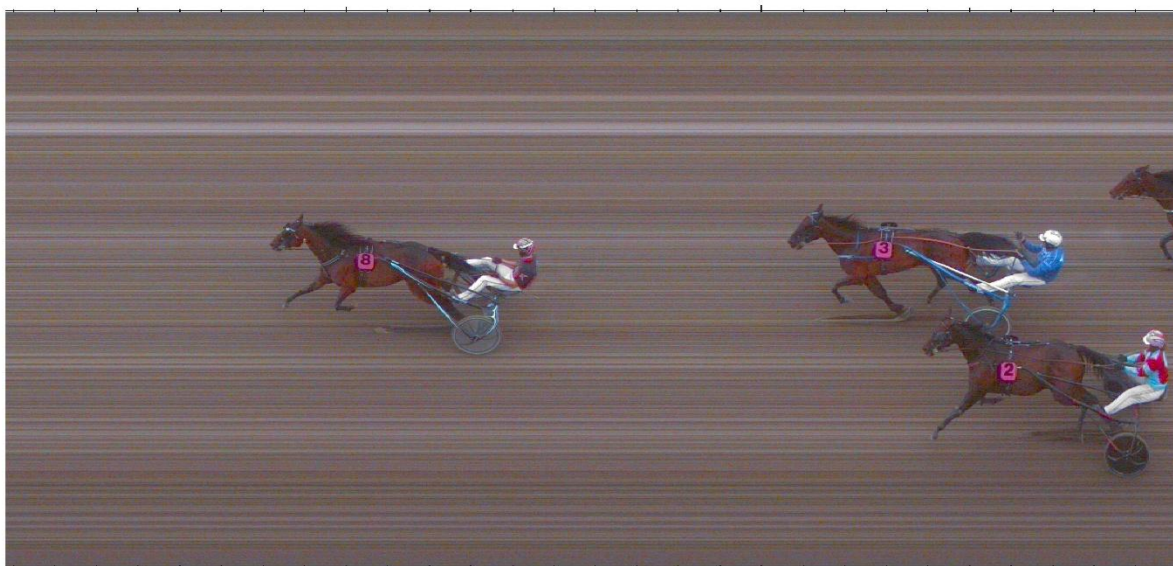

2:50.5

2:51.0

2:51

Rank	Hc	Bib	First name	Family name	Time	Flat Distance	Km Red.
1.	20	8	Livi Onassis H		2:50.4		1:18.9
2.	20	3	Chip Line		2:51.0	3 lengths	1:19.2
3.	20	2	Dream Hastrup		2:51.1	¾ length	1:19.3
4.	20	7	Fidel Castro		2:51.4	1¼ lengths	1:19.4
5.	20	4	Gavicii T		2:51.7	1¾ lengths	1:19.5
6.	0	1	Doubletrouble T		2:52.0	1¼ lengths	1:20.4
7.	40	11	Black Magic		2:52.8	4 lengths	1:19.3
8.	20	9	Encore Cloc		2:53.3	3 lengths	1:20.3
9.	60	14	Enzo Flame		2:54.3	5 lengths	1:19.2
10.	40	13	Ramseas STateme		2:54.6	1¼ lengths	1:20.1
11.	20	10	Girlpower		2:54.7	½ length	1:20.9
12.	40	12	Kala's Kabale		2:54.9	1 length	1:20.3
13.	60	15	Danilo Fønix		2:55.4	2½ lengths	1:19.8
..	..	..	..	..	..	..	..

Camera : Scan'O'Vision STAR
Start : 06.06.2026 20:07:15.5006
Print : 06.06.2026 20:17:38
Race ID : 430
RSC : 430
Version : 1.0