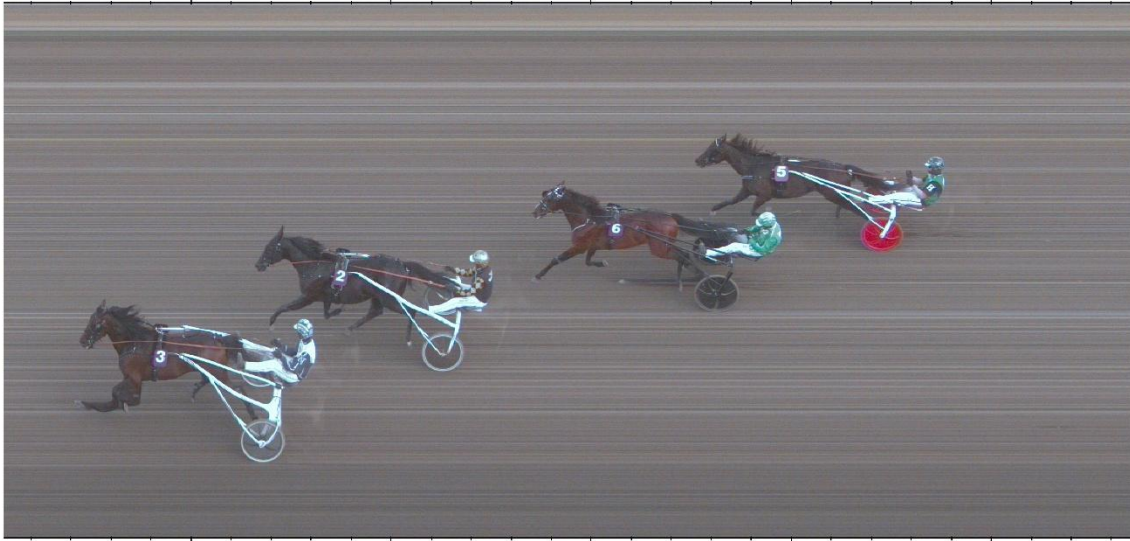

Fyens Væddeløbsbane

8.løb

0 2:38.5 2:39.0

Rank	Hc	Bib	First name	Family name	Time	Flat Distance	Km Red.
1.	0	3	Just Hans		2:38.1		1:13.9
2.	0	2	E Type Cash		2:38.3	1 length	1:14.0
3.	0	6	Even Steven		2:38.6	1½ lengths	1:14.1
4.	0	5	Eddie The Eagle		2:38.8	1 length	1:14.2
5.	0	1	Go On Gardenia		2:40.2	7 lengths	1:14.9
6.	0	4	Point Of Perfec		2:40.4	1¼ lengths	1:15.0

Camera : Scan'O'Vision STAR
Start : 06.06.2026 19:31:15.2012
Print : 06-06-2026 19:37:09
Race ID : 428
RSC : 428
Version : 1.0

Fyens Væddeløbsbane

9.løb